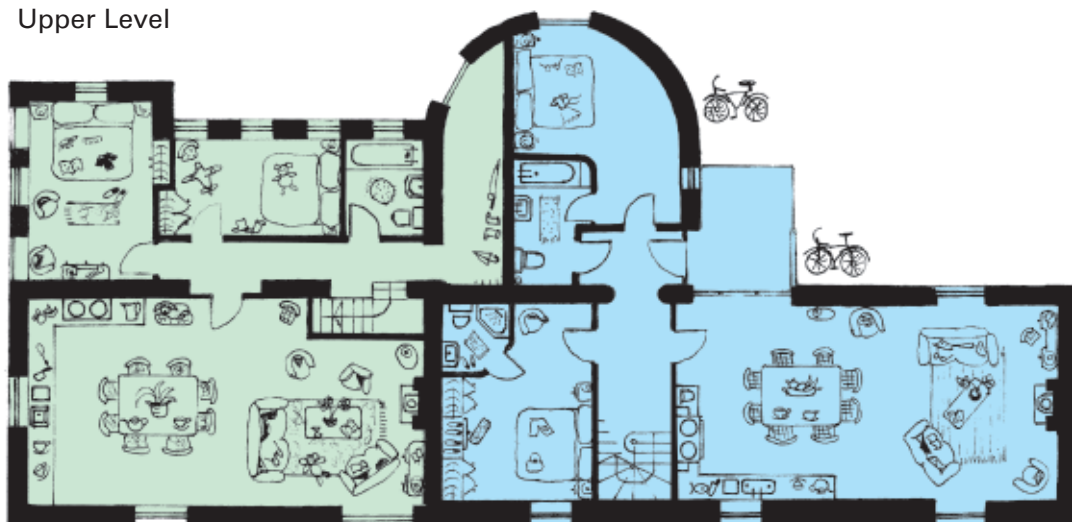

SADDLE TOR
HOLWELL ESTATE COTTAGES
DARTMOOR NATIONAL PARK

Saddle Tor

- 2 storey
- Sleeps 8
- 4 double bedrooms, 2 per floor, each ensuite
- Open plan kitchen, dining and sitting area, with woodburner

Upper Level

Chinkwell Tor
Saddle Tor

Ground Level

These plans are for guidance only and must not be relied upon as a statement of fact.
Attention is drawn to the important notice on the last page of text of the particulars.