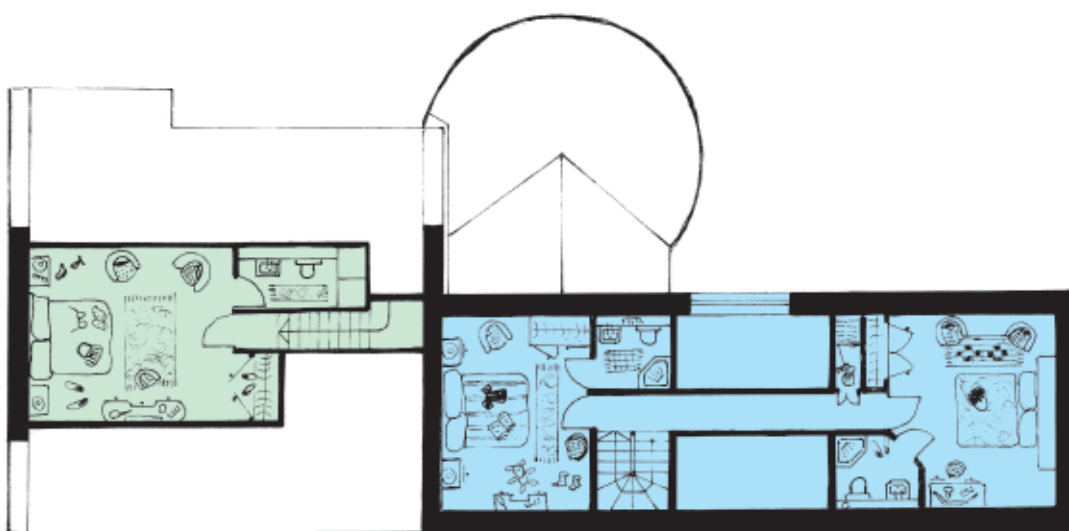

SADDLE TOR
HOLWELL ESTATE COTTAGES
DARTMOOR NATIONAL PARK

Saddle Tor

- 2 storey
- Sleeps 8
- 4 double bedrooms, 2 per floor, each ensuite
- Open plan kitchen, dining and sitting area, with woodburner

Upper Level

Chinkwell Tor
Saddle Tor

Ground Level

These plans are for guidance only and must not be relied upon as a statement of fact.
Attention is drawn to the important notice on the last page of text of the particulars.