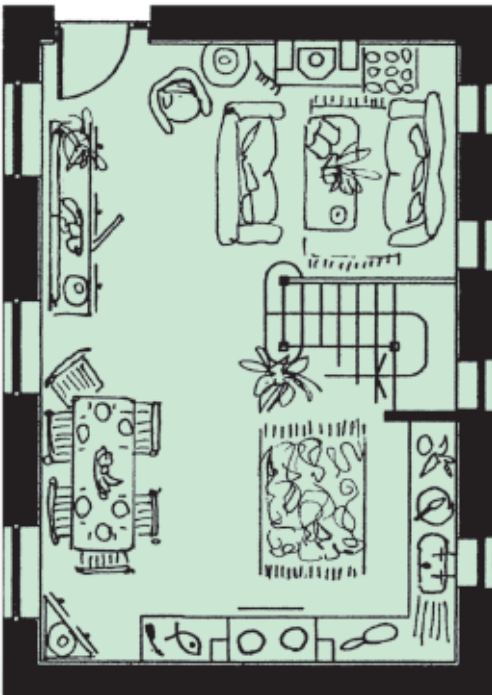

# Hound Tor

- 2 storey
- Sleeps 6
- 2 double bedrooms
- Master bedroom with ensuite shower room
- Family bathroom
- Open plan with sitting and dining areas

Converted out of the original stables with the hay loft above, this aspect of the yard featured many practical elements such as trap door directly above the hay racks where the hay could just be lowered in for the horses and mucking out door at low level directly into the yard where the midden was located.

As you enter the beautiful cottage the whole ground floor is open plan with large kitchen and dining areas together with seating around the feature log burner and granite fireplace. A central staircase leads upstairs to two double bedrooms and a Master bedroom with ensuite shower room and family bathroom.

Ground Floor

First Floor