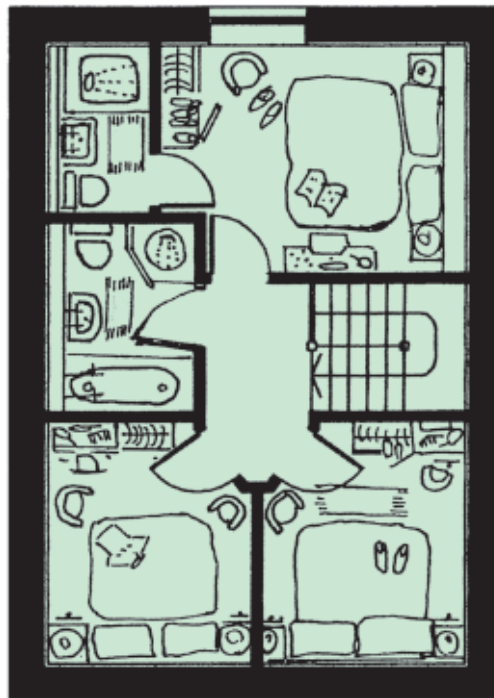

First Floor