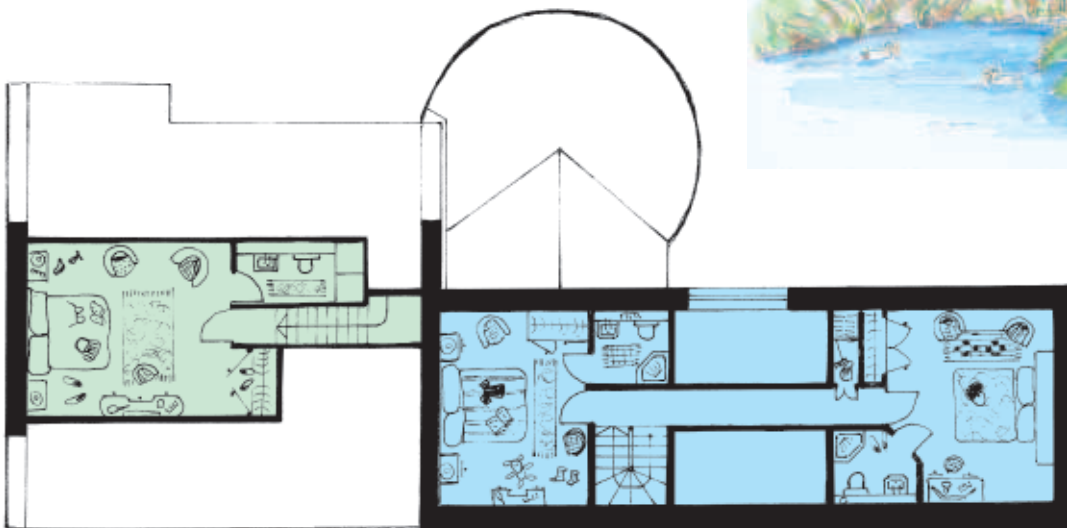

# Chinkwell Tor

- 2 storey
- Sleeps 6
- 2 double bedrooms
- Master bedroom on upper level, with ensuite shower room
- Family bathroom
- Open plan kitchen, dining and sitting area, with woodburner

Upper Level