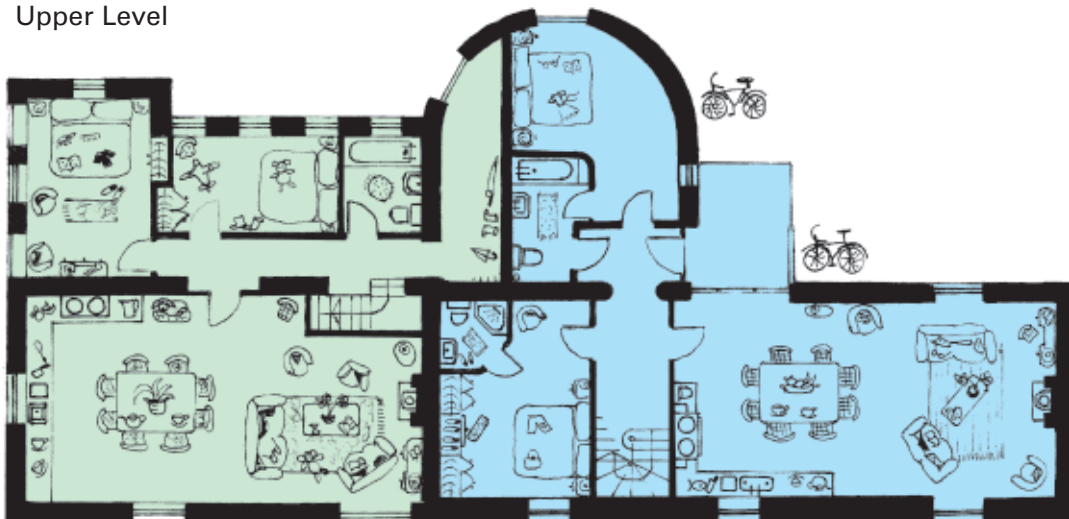

# Chinkwell Tor

- 2 storey
- Sleeps 6
- 2 double bedrooms
- Master bedroom on upper level, with ensuite shower room
- Family bathroom
- Open plan kitchen, dining and sitting area, with woodburner

Upper Level